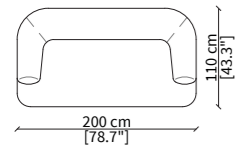

MONACO
ARMCHAIR DESIGN BY LUCA ERBA

COMPOSIZIONE 1 / COMPOSITION 1

CODICI / CODES: **VF21401**