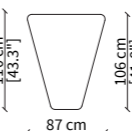

VF21416

VF21417