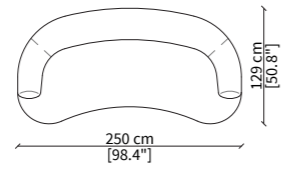

COMPOSIZIONE 2 / COMPOSITION 2

CODICI / CODES: **VF21402**