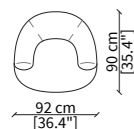

DIVANI / SOFAS

VF21401