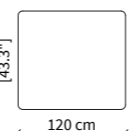

MONACO
ARMCHAIR DESIGN BY LUCA ERBA

MONACO / d. 110 cm

POLTRONA / ARMCHAIR

VF21400

DIVANI / SOFAS

VF21401

VF21402

DIVANETTO / LOVESEAT

VF21403

DORMEUSE GEOMETRICA / GEOMETRICAL DORMEUSE

VF21404

ELEMENTI TERMINALI / TERMINAL ELEMENTS

VF21405

VF21406

ELEMENTO TERMINALE LONGUE / TERMINAL LONGUE ELEMENT

VF21407

Dimensioni espresse in cm se non diversamente indicato.
L'Azienda si riserva il diritto di apportare modifiche ai modelli senza preavviso.
Tolleranza sulle misure indicate di +/- 2%.

Dimensions in centimeter if not differently indicated.
The Company reserves the right to change the models without any advance notice.
Tolerance on the given sizes +/- 2%.

MONACO
ARMCHAIR DESIGN BY LUCA ERBA

ELEMENTI CENTRALI / CENTRAL ELEMENTS

VF21408

VF21409

VF21410

ELEMENTO TERMINALE COMFORT / COMFORT TERMINAL ELEMENT

VF21411

ELEMENTI ANGOLO / CORNER ELEMENT

VF21412

POUFS

VF21413

VF21414

VF21415

VF21416

VF21417

CUSCINI / CUSHIONS

VFMO1 VFMO2

Dimensioni espresse in cm se non diversamente indicato.
L'Azienda si riserva il diritto di apportare modifiche ai modelli senza preavviso.
Tolleranza sulle misure indicate di +/- 2%.

Dimensions in centimeter if not differently indicated.
The Company reserves the right to change the models without any advance notice.
Tolerance on the given sizes +/- 2%.